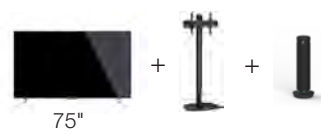

Set LCD 75" camera speakers 360°

PRICE	QUANTITY
CHF 1590.-*	

Not included notebook, software Zoom/Teams/etc.,
wi-fi, phone, internet connection.
*Setup included

YAMAHA YVC-330

The YVC-330 is a USB & Bluetooth speakerphone for open workspaces and small to medium-sized conference rooms. With the SoundCap mode, you can transform quiet conference rooms, noisy open workspaces, and any office area into a comfortable remote communication space.