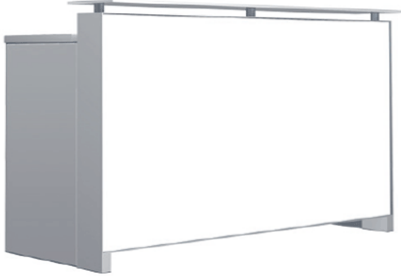

COLOR	QUANTITY
White	
Black	

- 4 CHAIRS: 40x40 cm | Back 36 cm
- 1 TABLE 70x70 cm | h 40 cm

<https://www.eventmore.ch/pro/arredi/arredi-conic-lounge/>

SET Palm

CHF 350.- (Setup included - without lamp)

COLOR	QUANTITY
Beige	

- 2 CHAIR: 59x55 cm | h 84 cm
- 1 BENCH: 72x127 cm | h 83 cm
- 1 TABLE: h 30 cm | Ø 80 cm

<https://www.eventmore.ch/pro/en/arredi/palm-lounge-collection/>

Desk Design

CHF 400.- (Setup Included)

COLOR	QUANTITY
White/Grey	

- DESK: 160 x 70 cm | h 110 cm
<https://www.eventmore.ch/pro/arredi/arredi-banconebar-design/>

Desk

CHF 80.- (Setup Included)

COLOR	QUANTITY
White	

- DESK: 95 x 45 cm | h 95 cm
<https://www.eventmore.ch/pro/arredi/arredi-banco-desk/>