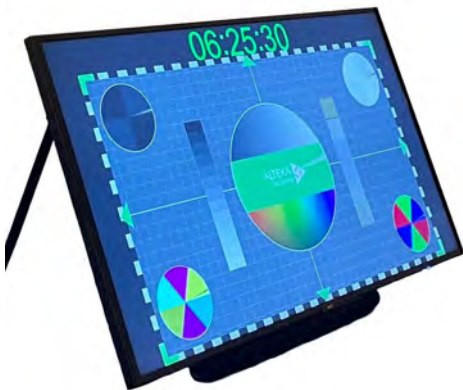

Comfort monitor 48" or 50"
with trolley

PRICE	QUANTITY
CHF 490.-	

* Price per day