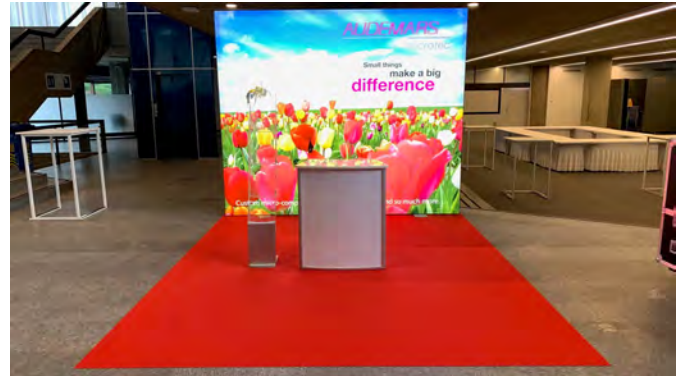

Light Box Set

- Aluminium frame 300x h 250 cm
- LED back lighting
- Four-colour printing (*excluding graphics)
- Desk + project holder

COMPONENT	PRICE	QUANTITY
ALU frame	CHF 650.-	
Print	CHF 525.-*	
Light Box Set	CHF 1'100.-	

*The printed sheet remains with the customer
Other customised sizes of Ligh-Boxes available